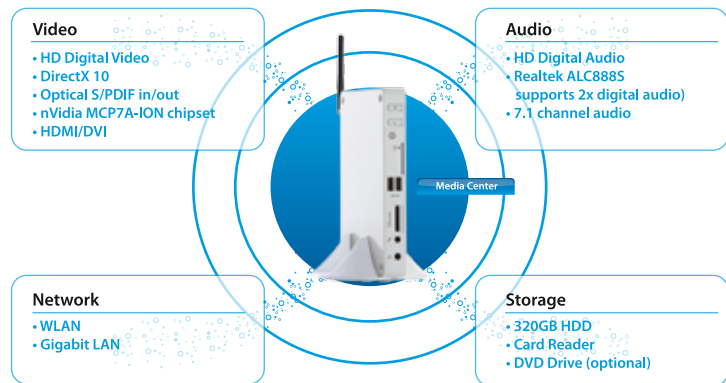

330I white MediaCenter

1 Stand-alone 1

Specifications:

- Intel Atom Dual Core 330, FSB 533, 2x 1.6 GHz
- Chipset: nVidia MCP7A-ION
- Audio:
 - Realtek ALC888S (supports 2x Digital Audio)
 - 7.1 channel Surround Sound
 - Channel by S/PDIF Out
 - Optical S/PDIF In/Out
 - Internal Speaker
- USB 2.0 (6x)
- Gigabit LAN
- Card Reader: SD/SDHC/MS/MMC
- Wireless LAN: 802.11b/g
- HDD: SATA 2.5 HDD 320GB
- 2GB RAM

Three ways of using:

2 Stand-alone 2

3 Smart Orbiter solution
Mount the JCP 330I to your Display/TV

Features:

Additional Features:

- optional double-layer 8x DVD±RW drive, simply dock it to the MediaCenter